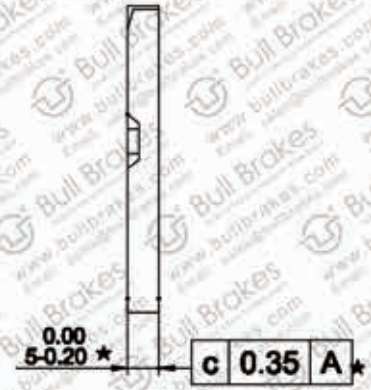

X4

96.7

展开尺寸: 10.27x5.67=59cm²

| Size | Tolerances |
|----------------|------------|
| 0-30mm | ± 0.25 |
| 30-100mm | ± 0.35 |
| >100mm | ± 0.50 |
| Rounded corner | |
| 0-3 | ± 0.25 |
| 3-10 | ± 0.50 |
| >10 | ± 1 |
| Angle | ± 1 |

BULL INDUSTRY CO., LIMITED

www.bullbrakes.com
Email: sales@bullbrakes.com

24393

Steel Plate 5.5-GB/T 709
Q235-GB/T 700