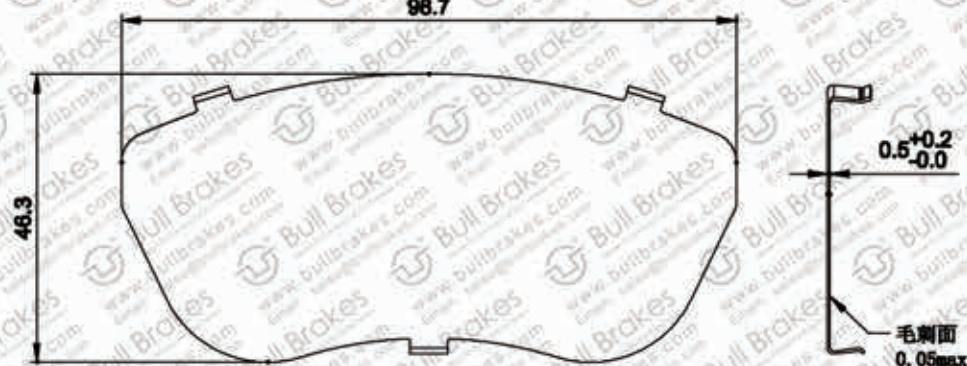

X4

96.7

展开尺寸: 10.27x5.67=59cm²

| Size | Tolerances |
|----------------|------------|
| 0-30mm | ± 0.25 |
| 30-100mm | ± 0.35 |
| >100mm | ± 0.50 |
| Rounded corner | |
| 0-3 | ± 0.25 |
| 3-10 | ± 0.50 |
| >10 | ± 1 |
| Angle | ± 1 |

BULL INDUSTRY CO., LIMITED

www.bullbrakes.com
Email: sales@bullbrakes.com

24393

Steel Plate 5.5-GB/T 709
Q235-GB/T 700